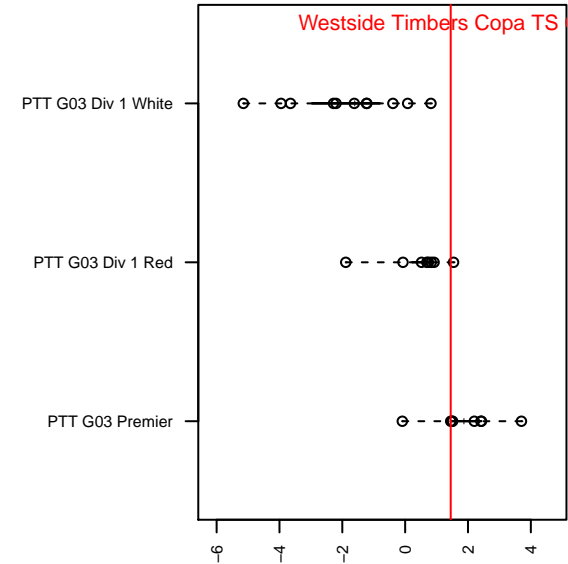

**attack and defense rating
relative to others at age
and all opponents in last 13 months**