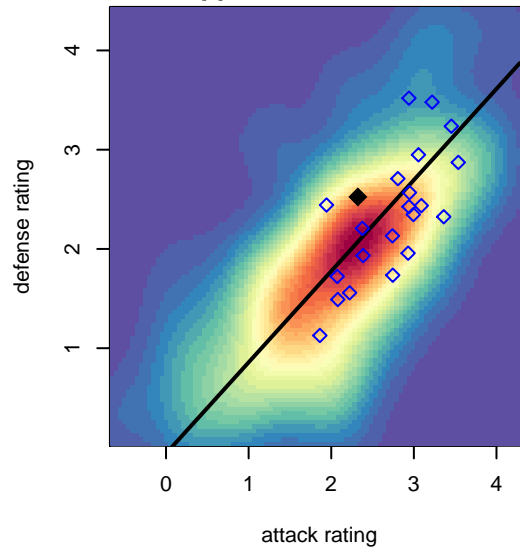

**attack and defense rating
relative to others at age
and all opponents in last 13 months**