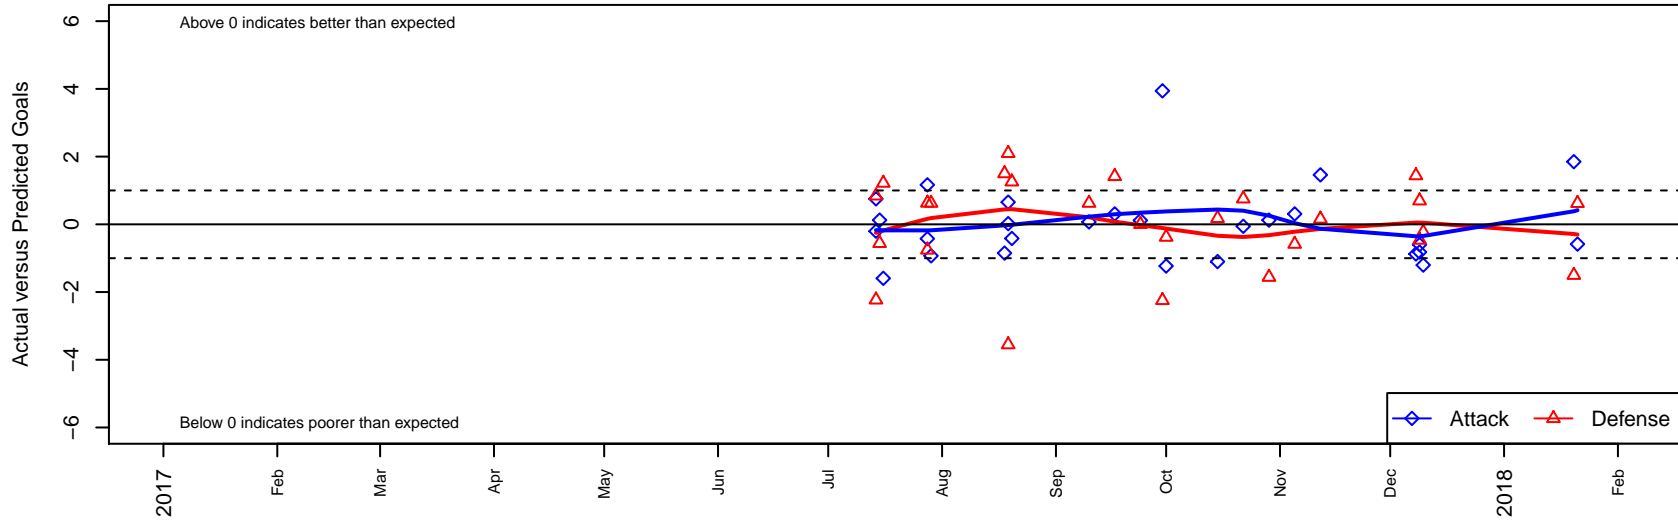

Westside Timbers Copa TS G03

Westside Timbers
 Beaverton, OR
 G03 total strength=1499
 attack=10.2 defense=12.48
 fall league = PTT G03 Premier
 spr league = PTT Win G03 Div 1 Red

alt names used:
 Westside Timbers 03G Copa TS
 WESTSIDE TIMBERS COPA TS
 WESTSIDE TIMBERS COPA TS (OR)
 WESTSIDE TIMBERS COPA TS (OR)
 WT 03G Copa TS
 Westside Timbers 03G Copa TS

Venues played:
 2017 Beaverton Cup U15 Gold
 2017 Oswego Nike Cup Gold U15
 2017 NW Champions Cup GIRLS 03
 2017 PTT G03 Premier
 2017 Timbers Winter Showcase 2003 Showcas
 2017 PTT Winter G03 Division 1 Red

Westside Timbers Copa TS G03
 Dots are actual minus expected GF (blue circles) and GA (red triangles).
 Blue line is smoothed change in attack strength. Red is smoothed change in defense strength.

**attack and defense variance (black dot)
relative to other teams
and top 10 in region**